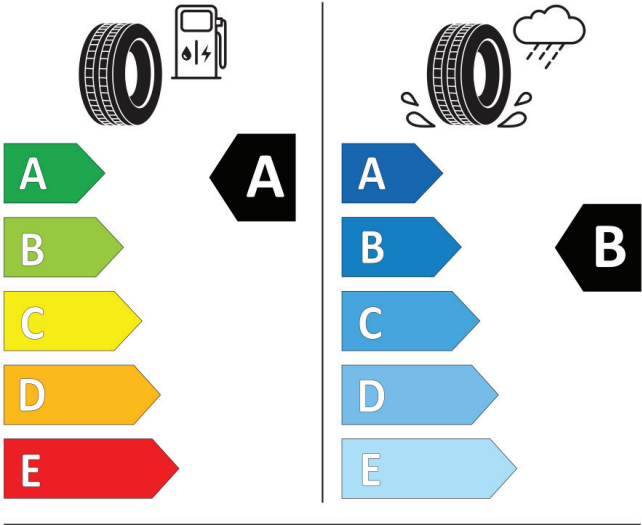

Continental

0311061

185/65 R 15 88 H

Cl

2020/740