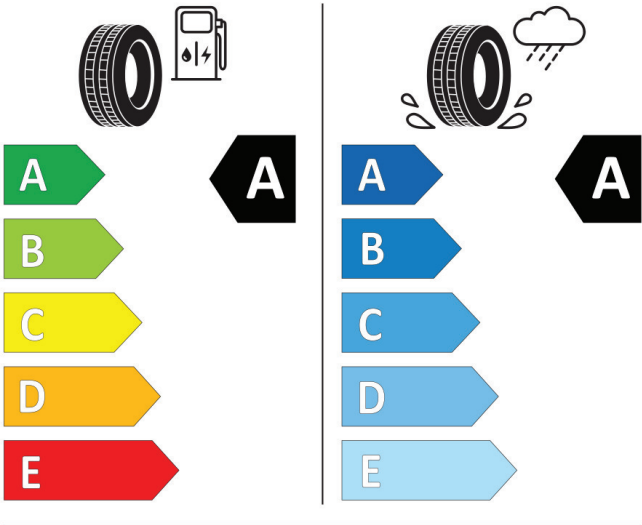

Continental

0358474

185/65 R 15 88 H

Cl