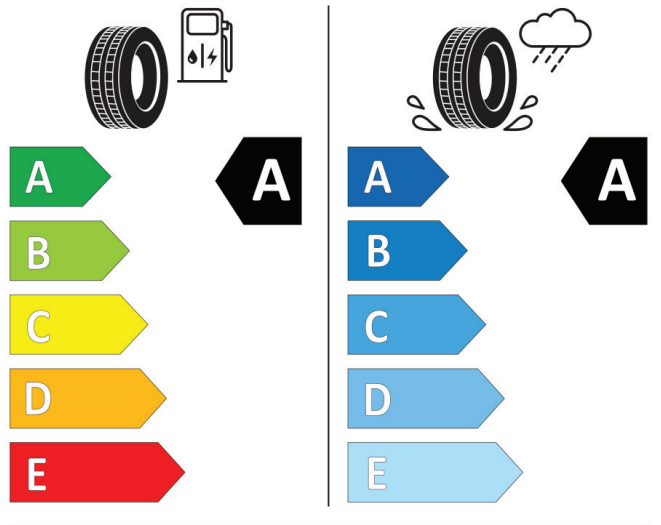

BRIDGESTONE

13945

185/65 R15 88 H

Cl