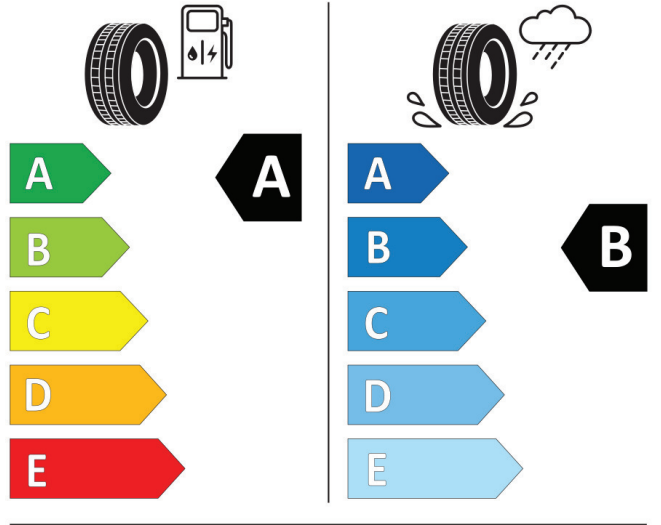

Cl

2020/740

GOOD YEAR

546607

185/65R15 88 H

Cl

2020/740

BRIDGESTONE