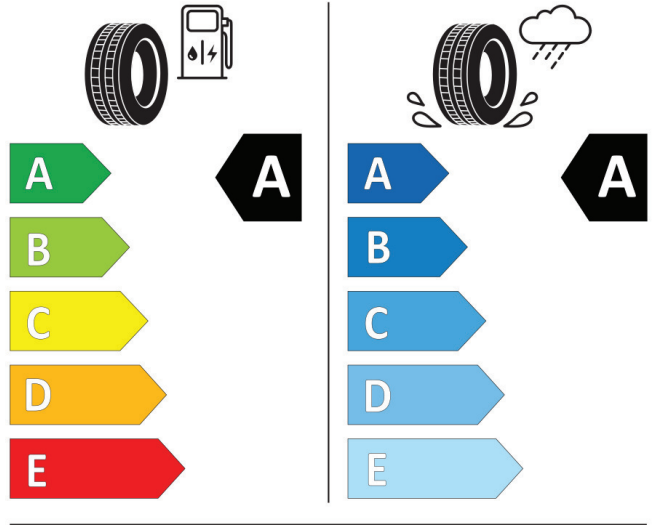

2020/740

KUMHO ES31

2259623

185/65R15 88 H

Cl

2020/740

Continental

0358474