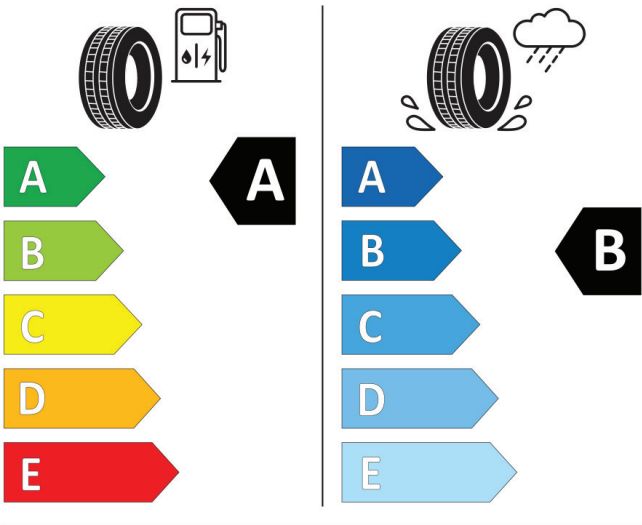

Cl

2020/740

GOOD YEAR

546607

185/65R15 88 H

Cl

2020/740

BRIDGESTONE